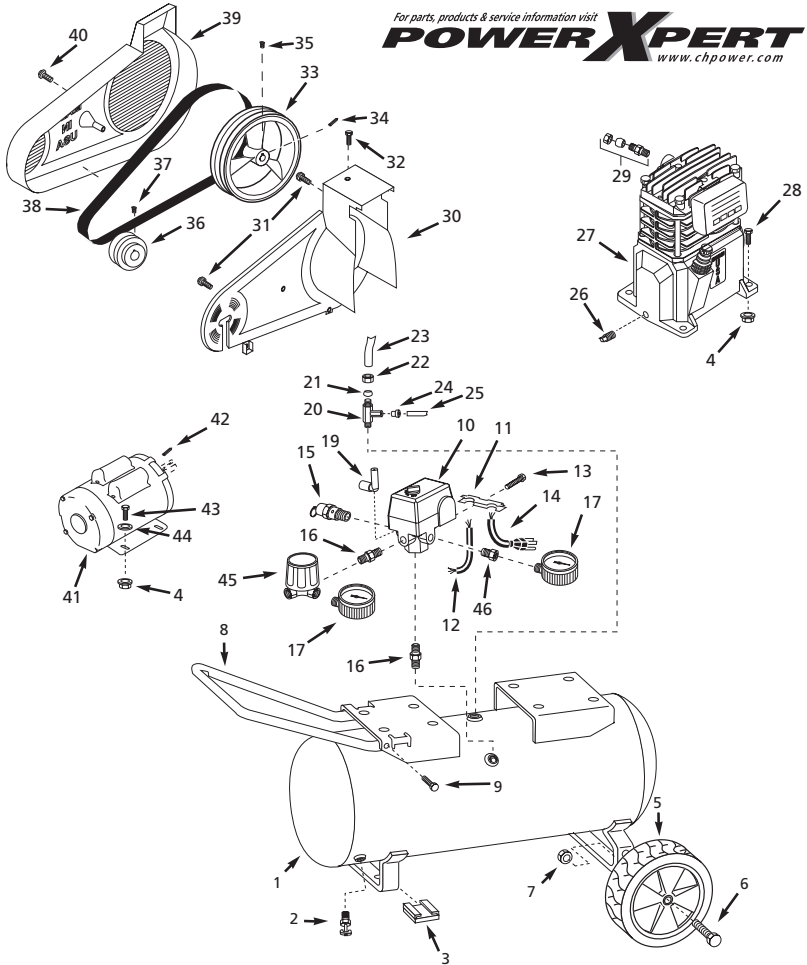

Portable Air Compressors Compresseurs D'Air Portatifs Compresores de Aire Portátiles

Replacement Parts List
Liste De Pièces De Rechange
Lista de Repuestos

VT618205, VT627103, VT627803

For parts, products & service information visit
POWER XPERT
www.chpower.com

For Replacement Parts, Call 1-800-543-6400

Please provide following information:

- -Model number
- -Serial number (if any)
- -Part description and number as shown in parts list

Address parts correspondence to:

Campbell Hausfeld
100 Production Drive
Harrison, OH 45030 U.S.A.

Ref. No.	Description	Part Number For Models:			Qty.
		VT618205	VT627103	VT627803	
1	Tank	AR044800CG	AR044900CG	AR044800CG	1
2	Drain cock	D-1403	D-1403	D-1403	1
3	Foot	ST041600AV	ST041600AV	ST041600AV	2
4	Locknut	ST146001AV	ST146001AV	ST146001AV	8
5	Wheel	WA004000AV	WA004000AV	WA004000AV	2
6	Axle bolt	ST033400AV	ST033400AV	ST033400AV	2
7	Hex keps nut	ST033500AV	ST033500AV	ST033500AV	2
8	Handle	HL001801BH	HL001801BH	HL001801BH	1
9	Handle screw	ST073236AV	ST073236AV	ST073236AV	1
10	Pressure switch	CW209000AJ	CW209000AJ	CW209000AJ	1
11	Strain relief	CW209500AV	CW209500AV	CW209500AV	1
12	Motor cord	EC012800AV	EC012800AV	EC012800AV	1
13	Strain relief screw	ST209800AV	ST209800AV	ST209800AV	1
14	Power cord	EC012901AV	EC012901AV	EC012901AV	1
15	ASME Safety valve	V-215105AV	V-215105AV	V-215105AV	1
16	Nipple	HF002401AV	HF002401AV	HF002401AV	2
17	Outlet pressure gauge	GA016300AV	GA016300AV	GA016300AV	2
19	Unloader valve	CW210000AV	CW210000AV	CW210000AV	1
20	Check valve	CV221502AJ	CV221502AJ	CV221502AJ	1
21	Ferrule	ST085200AV	ST085200AV	ST085200AV	1
22	Compression nut	ST033001AV	ST033001AV	ST033001AV	1
23	Discharge tube	VT035900AP	VT035900AP	VT035900AP	1
24	Push-in fitting	ST081301AV	ST081301AV	ST081301AV	1
25	Unloader tube	ST117801AV	ST117801AV	ST117801AV	1
26	Oil drain plug	ST022300AV	ST022300AV	ST022300AV	1
27	Pump	VT470000KB	VT470000KB	VT470000KB	1
28	Hex head screw	ST012800AV	ST012800AV	ST012800AV	4
29	Compression connector assembly	ST018300AV	ST018300AV	ST018300AV	1
30	Belt guard (back)	BG217902AV	BG217902AV	BG217902AV	1
31	Self-tapping screw	ST042400AV	ST042400AV	ST042400AV	3
32	Self-tapping screw	ST073269AV	ST073269AV	ST073269AV	1
33	Flywheel	PU015900AV	PU015900AV	PU015900AV	1
34	Key	KE000900AV	KE000900AV	KE000900AV	1
35	Setscrew	ST026200AV	ST026200AV	ST026200AV	1
36	Pulley	PU012600AV	PU012700AV	PU012700AV	1
37	Setscrew	ST012200AV	ST012200AV	ST012200AV	1
38	Belt	BT020400AV	BT020400AV	BT020400AV	1
39	Belt guard (front)	BG217800AV	BG217800AV	BG217800AV	1
40	Plascrew	ST058502AV	ST058502AV	ST058502AV	1
41	Electric Motor	MC015402IP	MC015402IP	MC015402IP	1
42	Key	KE000903AV	KE000903AV	KE000903AV	1
43	Hex head screw	ST016000AV	ST016000AV	ST016000AV	4
44	Washer	ST011200AV	ST011200AV	ST011200AV	4
45	Regulator	RE206203AV	RE206203AV	RE206203AV	1
46	Reducer	ST071407AV	ST071407AV	ST071407AV	1
47	△ Warning decal (3 pieces)	DK630000AV	DK630000AV	DK630000AV	1
48	△ Inspection port reducer 1 1/2" x 1/4"	PG150008AV	PG150008AV	PG150008AV	2
49	△ Inspection port o-ring	ST070191AV	ST070191AV	ST070191AV	2
△	Not shown				

Pour Pièces De Rechange, appeler 1-800-543-6400

S'il vous plaît fournir l'information suivant:

- -Numéro du modèle
- -Numéro de série (si applicable)
- -Description de la pièce et son numéro sur la liste de pièces

Correspondance concernant les pièces :

Campbell Hausfeld
100 Production Drive
Harrison, OH 45030 U.S.A.